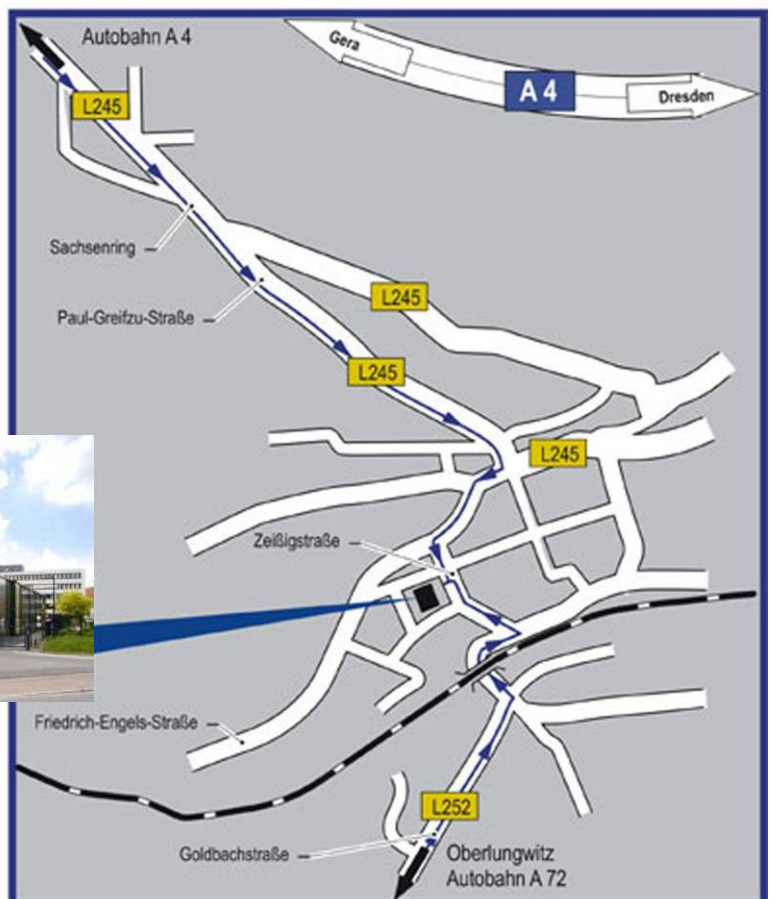

Your way to Hohenstein-Ernstthal

Coming from A4

- exit 65 Hohenstein-Ernstthal
- turn left onto the B180
- turn left onto L245 at the next fork
- pass the town sign Hohenstein-Ernstthal and keep on going for about 2 km
- turn right into Friedrich-Engels-Straße
- turn right into Zeißigstraße

Coming from A72

- exit 14 Stollberg-Erzgebirge
- turn right onto L256 in the direction of Hohenstein-Ernstthal
- turn right onto B180 in Niederwürschnitz
- stay on this road until Oberlungwitz
- turn right into Goldbachstraße L252
- turn left into after the railway underpass