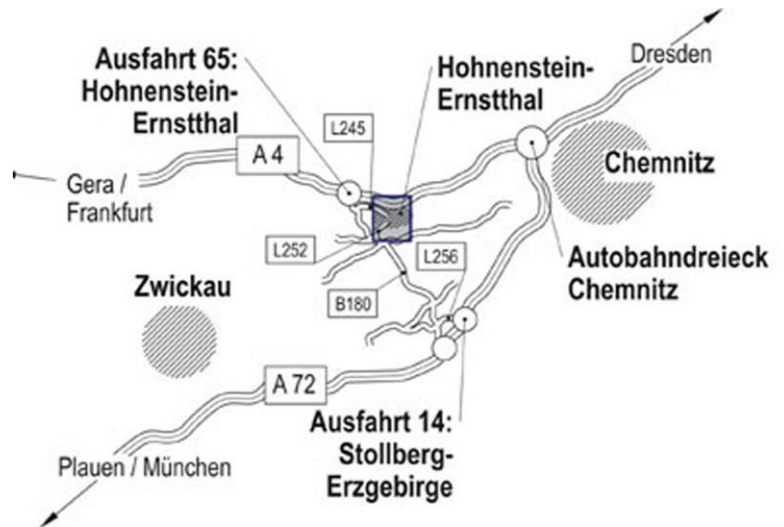

Your way to Hohenstein-Ernstthal

Coming from A4

- exit 65 Hohenstein-Ernstthal
- turn left onto the B180
- turn left onto L245 at the next fork
- pass the town sign Hohenstein-Ernstthal and keep on going for about 2 km
- turn right into Friedrich-Engels-Straße
- turn right into Zeißigstraße

Coming from A72

- exit 14 Stollberg-Erzgebirge
- turn right onto L256 in the direction of Hohenstein-Ernstthal
- turn right onto B180 in Niederwürschnitz
- stay on this road until Oberlungwitz
- turn right into Goldbachstraße L252
- turn left into after the railway underpass