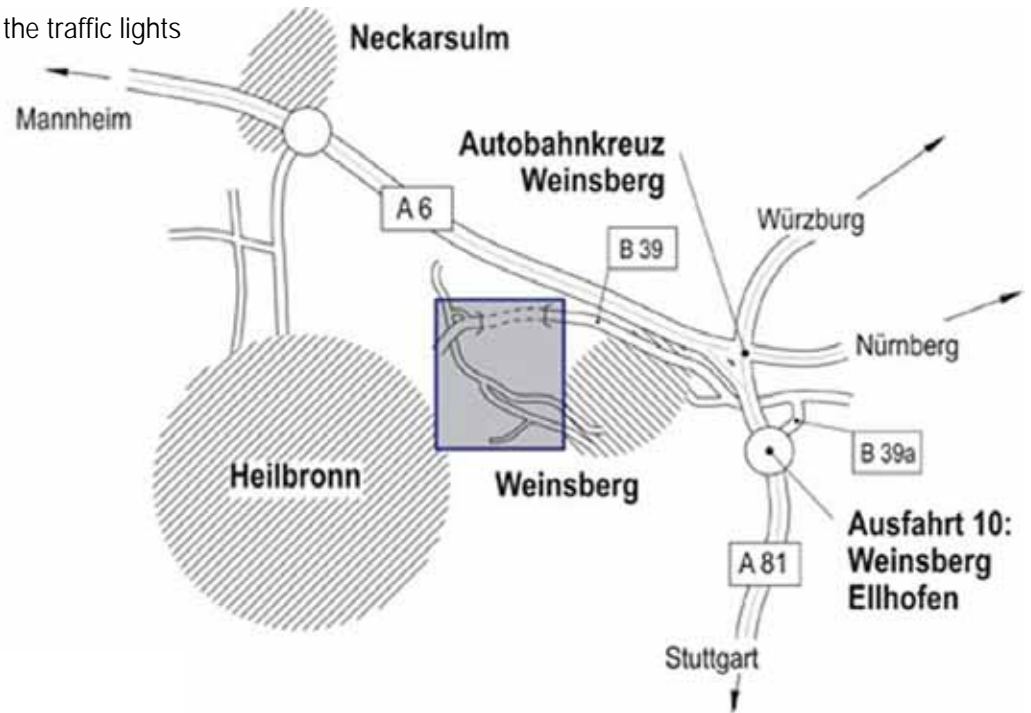

# Your way to Weinsberg

## Coming from A81

- exit Weinsberg/Ellhofen
- turn left onto B39 in the direction of Heilbronn
- leave this road after the tunnel
- turn left onto Heilbronner Straße in the direction of Weinsberg
- turn right into Weidachstraße after the traffic lights
- turn right into Lindichstraße